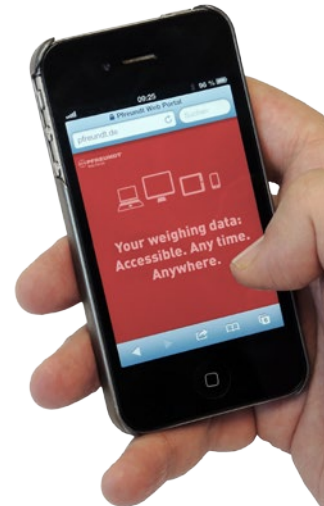

PFREUNDT Web Portal

Your weighing data: Accessible. Any time. Anywhere.

Your advantages at a glance:

- Maximum accessibility to your data via the Internet
- The highest level of security through encrypted data exchange
- High level of data security using modern server technology in certified computer centers
- Individual evaluation functions
- Modern interfaces for use in your own systems
- Immediately accessible
- Software as a Service - no software installation, no updates, no internal maintenance necessary
- High level of flexibility - modifiable according to customer desires
- PFREUNDT Hotline Support

Interested?

Register today for a free
3 month trial access at www.pfreundt.de/demo
Or call us at Tel. +49 (0) 28 62 / 98 07-100.