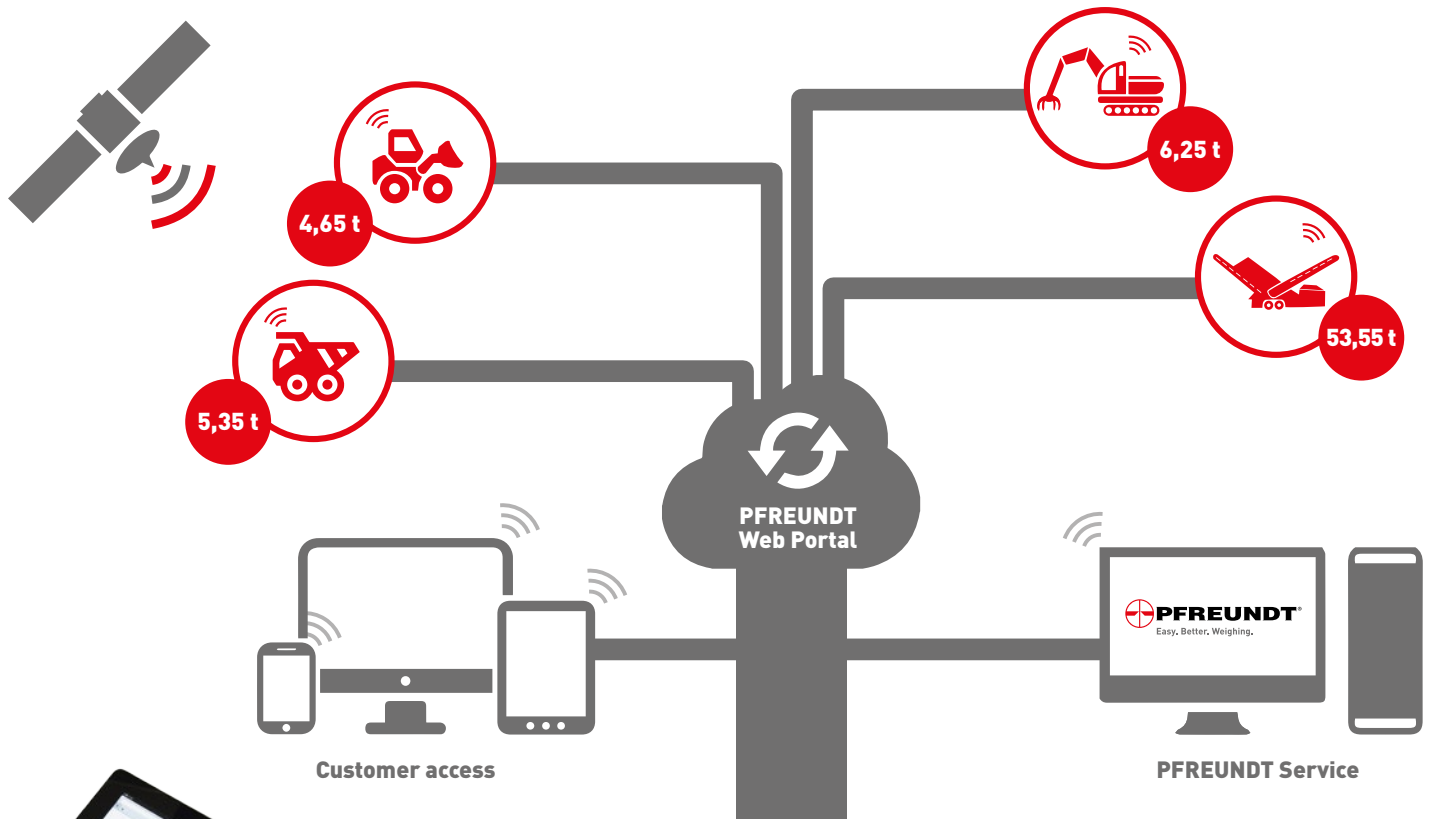

PFREUNDT Web Portal

Your weighing data: Accessible. Any time. Anywhere.

Your advantages at a glance:

- Maximum accessibility to your data via the Internet
- The highest level of security through encrypted data exchange
- High level of data security using modern server technology in certified computer centers
- Individual evaluation functions
- Modern interfaces for use in your own systems
- Immediately accessible
- Software as a Service - no software installation, no updates, no internal maintenance necessary
- High level of flexibility - modifiable according to customer desires
- PFREUNDT Hotline Support

Interested?

Register today for a free
3 month trial access at www.pfreundt.de/demo
Or call us at Tel. +49 (0) 28 62 / 98 07-100.