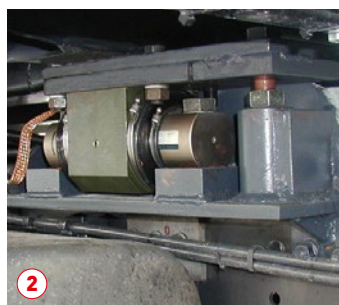

PFREUNDT Truck Body Scale

You can build on this

New with WK60

- Simple installation - and retrofitting
- Legal for trade
- High accuracy
- Low dead weight
- Maintenance-free and reliable
- Compact and robust construction for rugged application

Quick Overview

1

Weighing electronics

- Proven system for long-term use
- Simple operation
- Connection to the PFREUNDT Web Portal

2

Measuring element ABW-3

- For lorries with rigidly mounted structures, such as on refuse collection and flat bed vehicles

2

Measuring element ABW-4

- For flexibly mounted body structures such as tank or pellet trucks

3

Tilt switch

- Monitoring of the vehicle inclination

Inclination measuring system (optional)

- Automatic compensation of vehicle inclinations up to 10% in two axis