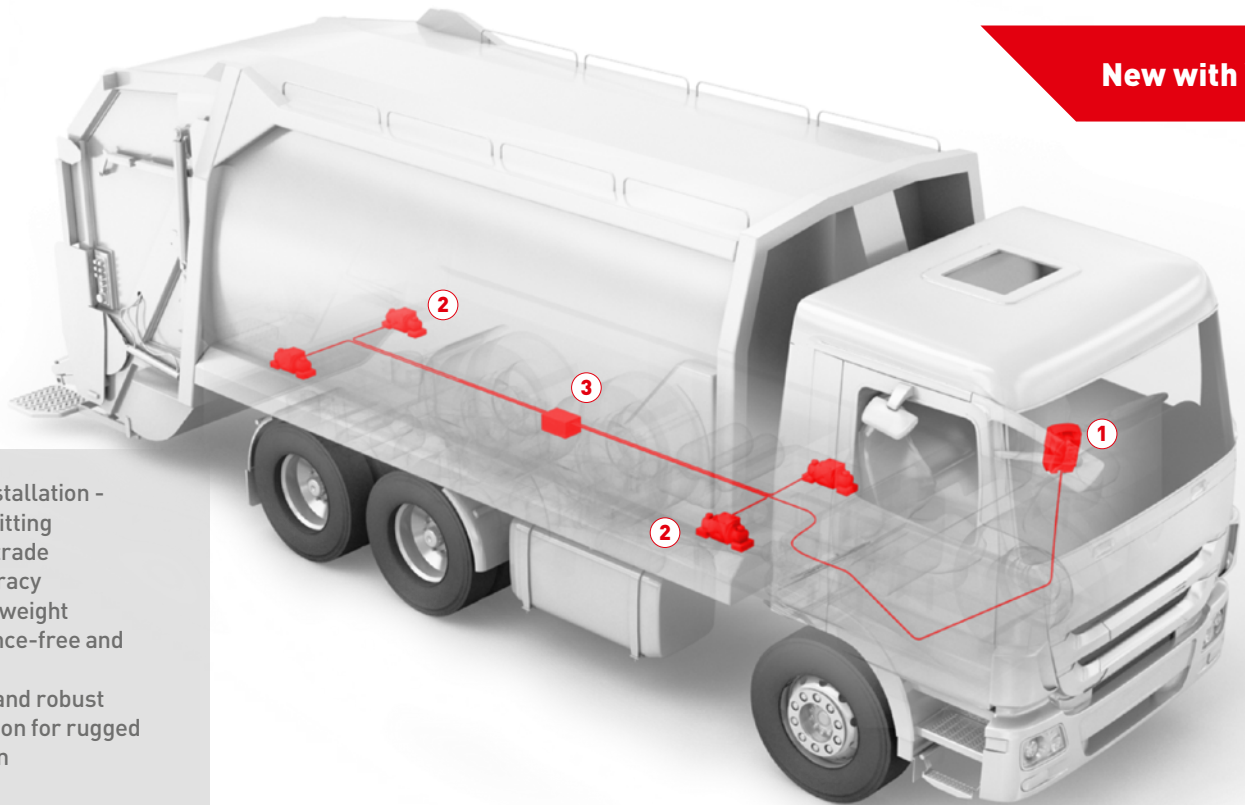

PFREUNDT Truck Body Scale

You can build on this

New with WK60

- Simple installation - and retrofitting
- Legal for trade
- High accuracy
- Low dead weight
- Maintenance-free and reliable
- Compact and robust construction for rugged application

Quick Overview

1

Weighing electronics

- Proven system for long-term use
- Simple operation
- Connection to the PFREUNDT Web Portal

2

Measuring element ABW-3

- For lorries with rigidly mounted structures, such as on refuse collection and flat bed vehicles

2

Measuring element ABW-4

- For flexibly mounted body structures such as tank or pellet trucks

3

Tilt switch

- Monitoring of the vehicle inclination

Inclination measuring system (optional)

- Automatic compensation of vehicle inclinations up to 10% in two axis

PFREUNDT Truck Body Scale

Everything under control: Data. Costs. Time.

Easy.

- Low-maintenance and reliable
- Simple data exchange

Better.

- Low dead weight
- Long operating life
- High accuracy
- In-Service inspection (prev. initial approval) by PFREUNDT